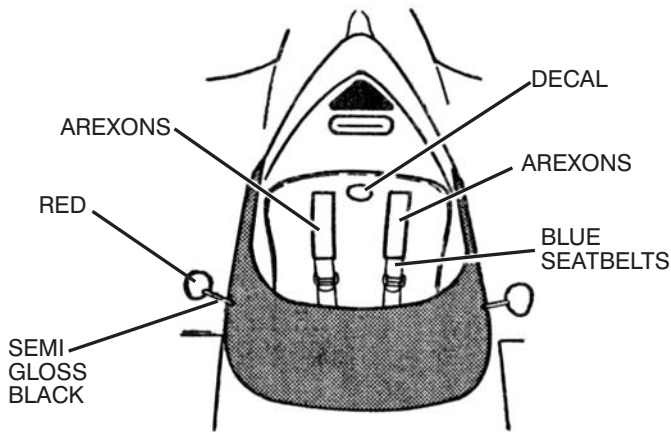

27 - M. Alboreto 2nd
28 - S. Johansson 3rd