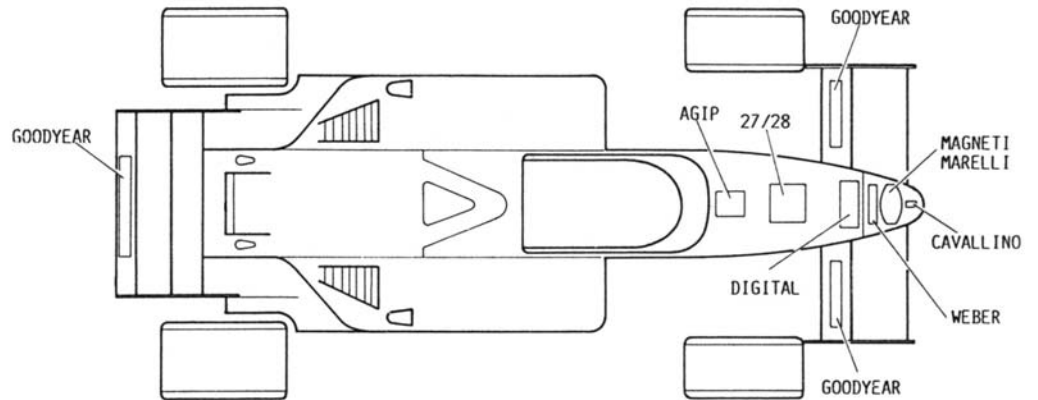

27 - M. Alboreto 2nd
28 - S. Johansson 3rd