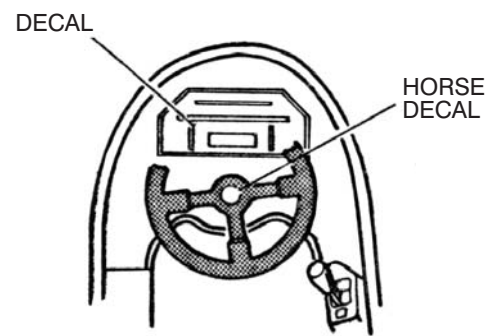

27 - M. Alboreto 2nd
28 - S. Johansson 3rd